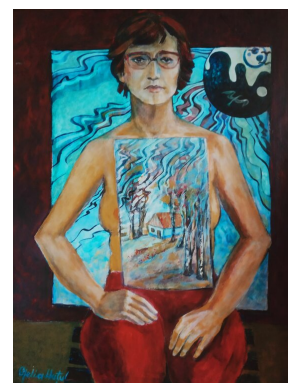

OFELIA HUȚUL

"The influences of the moon", N/A

100 x 70 x 3 cm (h x w x d)

#oil on cardboard